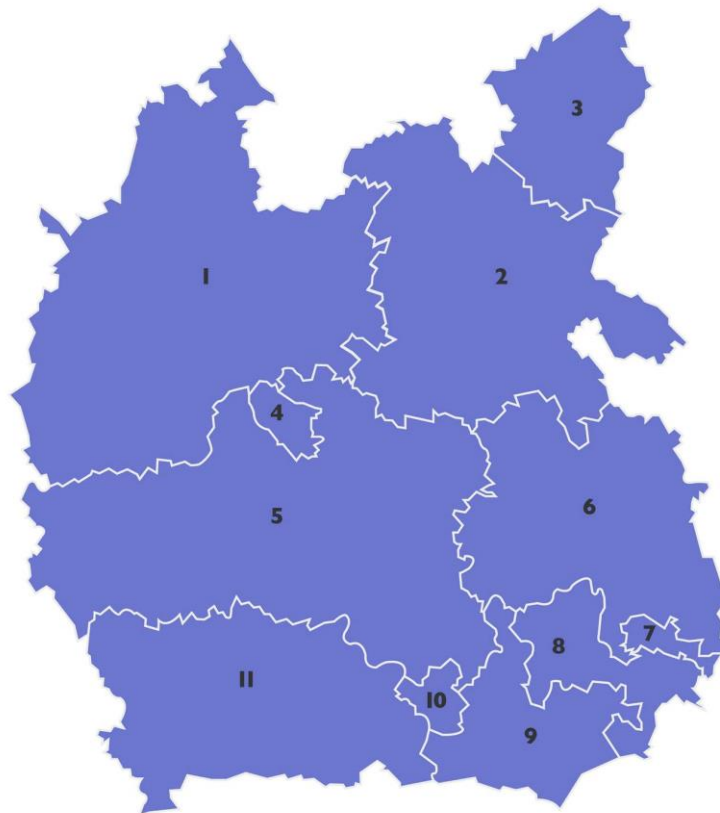

## The TVP Policing Area

TVP has one of the largest policing regions in the UK and is divided into 11 Local Policing Areas (LPA's). The main stations that a new recruit, Transferee or Rejoiner could be posted to are:

	<b>Name of LPA</b>	<b>Main stations</b>
1	Cherwell and West Oxfordshire	Banbury, Bicester, Witney
2	Aylesbury Vale	Aylesbury
3	Milton Keynes	Milton Keynes
4	Oxford	Cowley
5	South Oxfordshire and Vale or White Horse	Abingdon, Didcot
6	South Buckinghamshire	High Wycombe, Amersham
7	Slough	Slough
8	Windsor and Maidenhead	Maidenhead
9	Bracknell and Wokingham	Loddon Valley
10	Reading	Reading
11	West Berkshire	Newbury

## Posting policy

TVP has a posting policy which requires you to live (or to know where you will be living) within 30 crow miles, 40 road miles and a 1 hour commute of **two** of our main police stations by the time we send you a formal offer. It may be possible for you to live within 30 crow miles of **one** of our main stations, but bear in mind that you may limit your future opportunities to undertake different roles by doing so. This posting policy is to give some protection to you so you are not driving too great a distance when finishing a tiring shift.