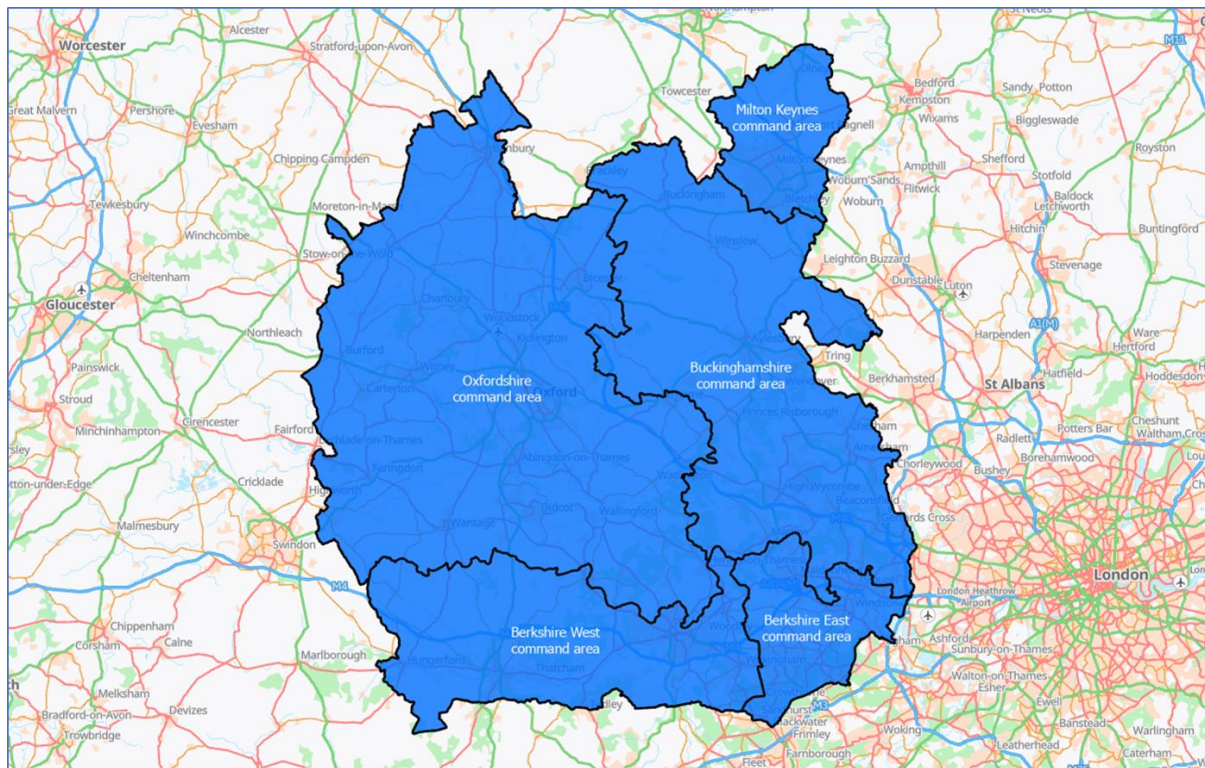

The TVP Policing Area

TVP has one of the largest policing regions in the UK and is divided into five Local Command Units (LCU's). The main stations that a new recruit, Transferee or Rejoiner could be posted to are:

	Name of LCU	Main stations
1	Oxfordshire	Abingdon, Banbury, Bicester, Cowley, Didcot, Witney
2	Milton Keynes	Milton Keynes
3	Buckinghamshire	Amersham, Aylesbury, High Wycombe
4	Berkshire East	Maidenhead, Slough
5	Berkshire West	Loddon Valley, Newbury, Reading

Posting policy

TVP has a posting policy which requires you to live (or to know where you will be living) 40 road miles and a 1 hour commute of **two** of our main police stations by the time we send you a formal offer. It may be possible for you to live within 30 crow miles of **one** of our main stations, but bear in mind that you may limit your future opportunities to undertake different roles by doing so. This posting policy is to give some protection to you so you are not driving too great a distance when finishing a tiring shift.